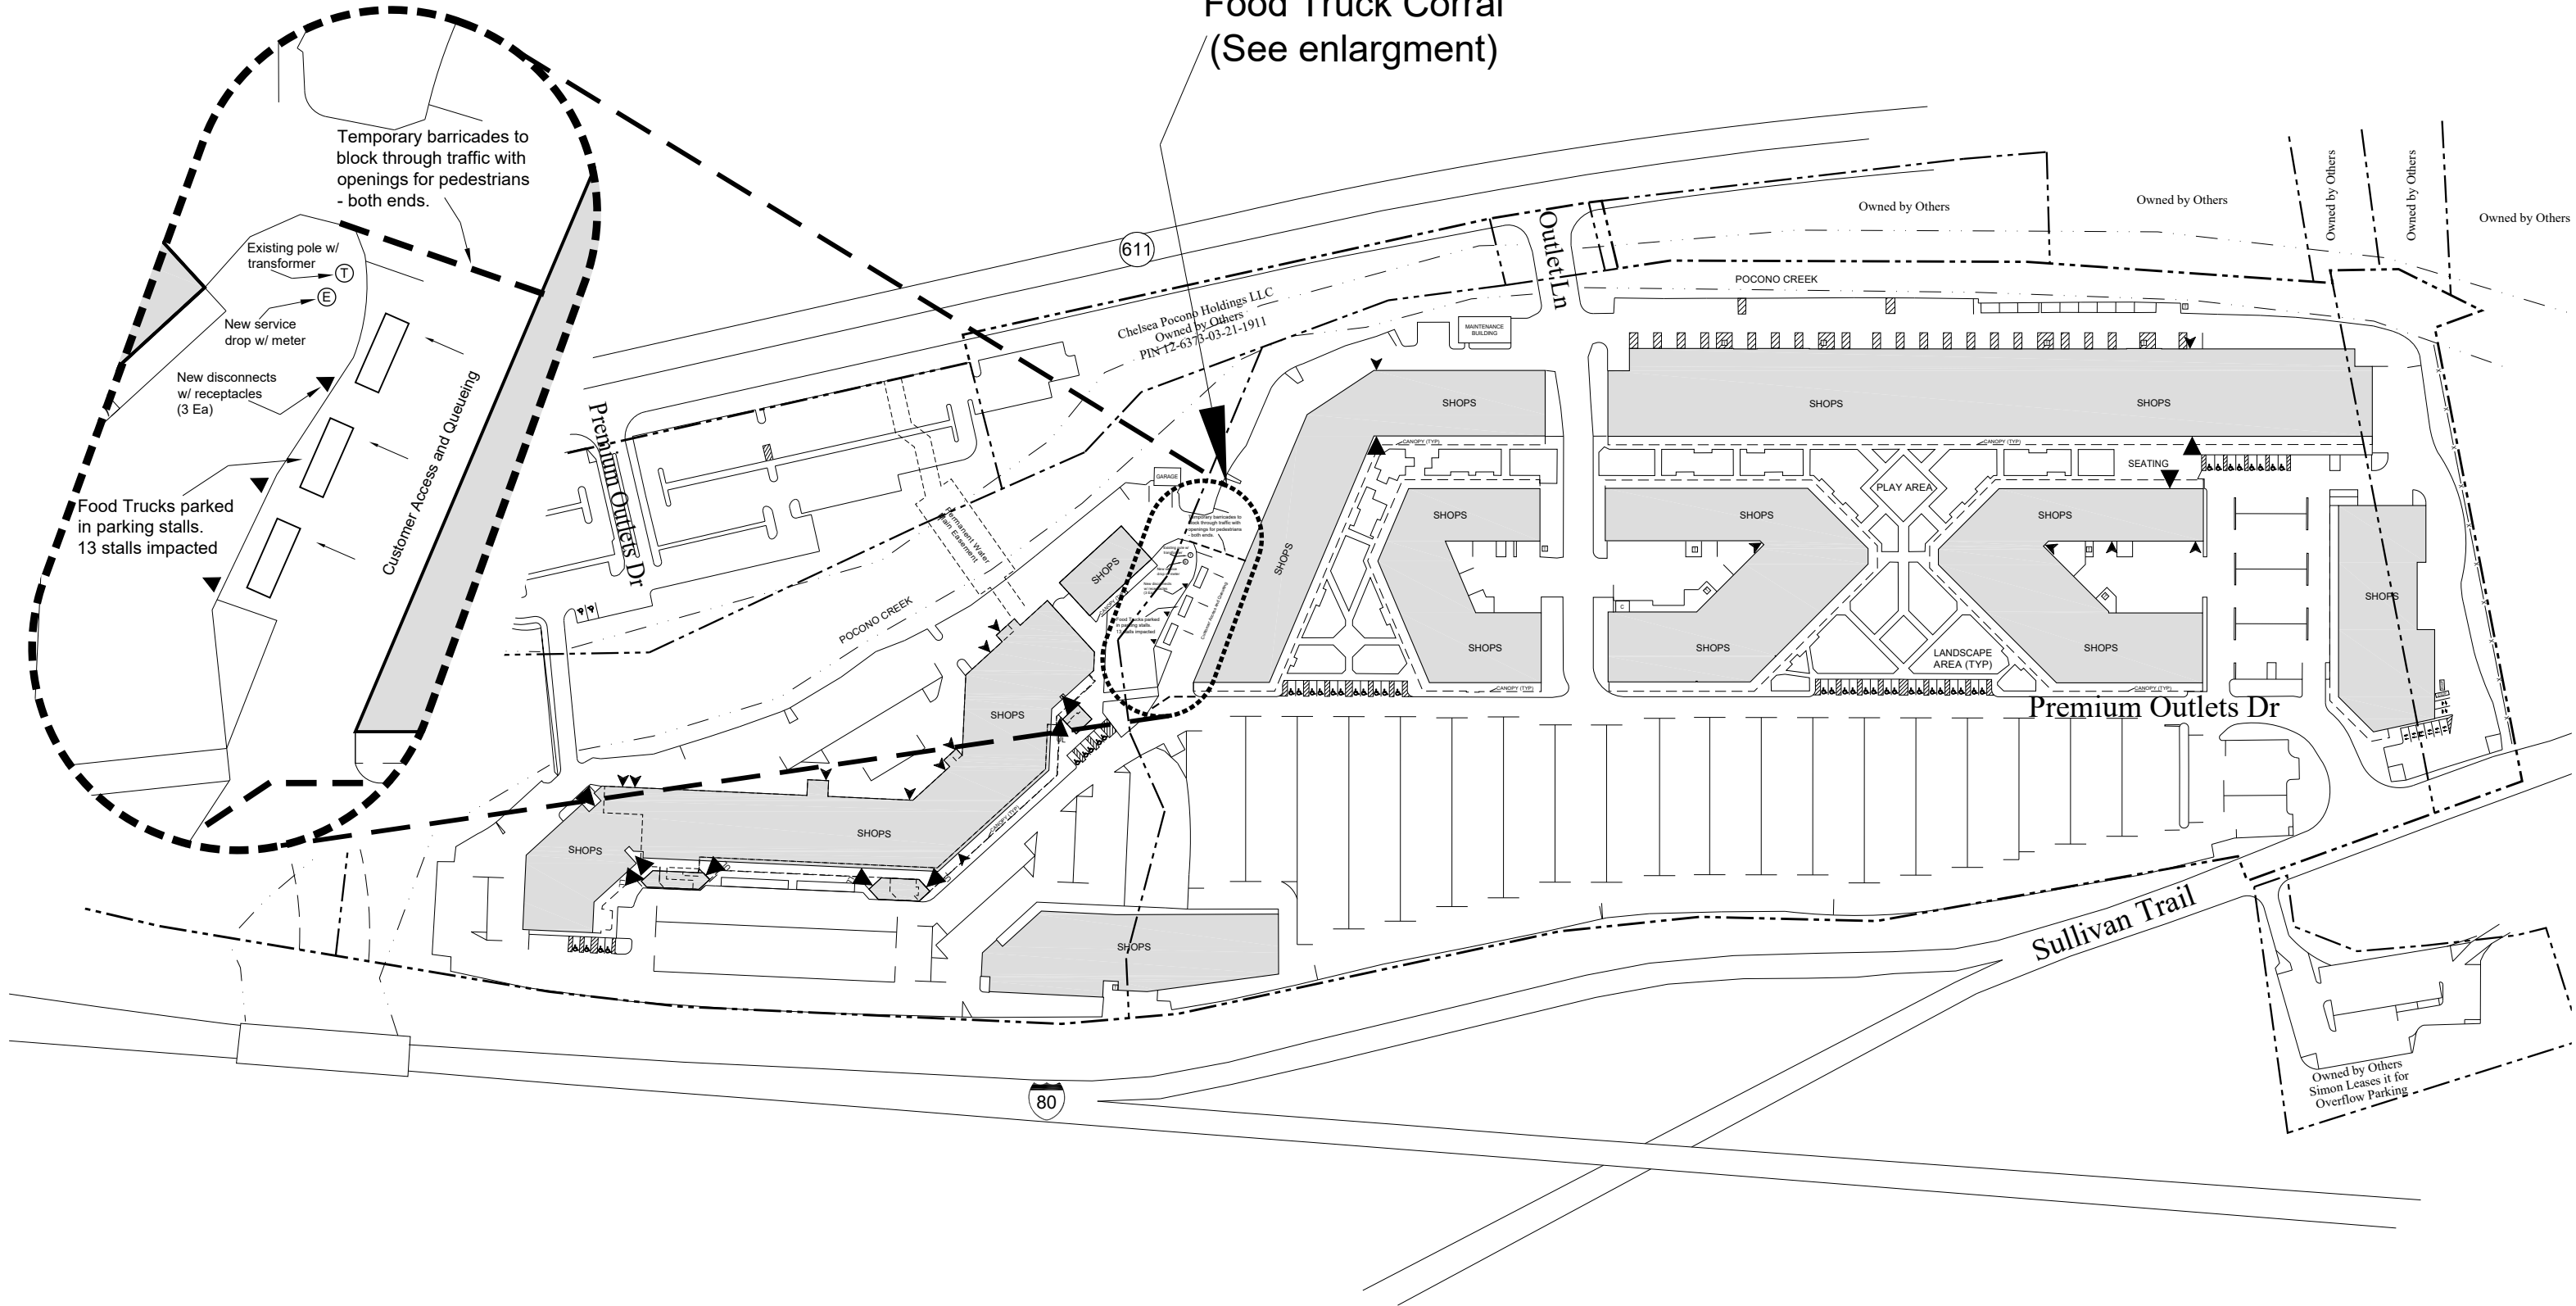

This exhibit is provided for illustrative purposes only, and shall not be deemed to be a warranty, representation or agreement by Landlord that the Center, Common Areas, buildings and/or stores will be as illustrated on this exhibit, or that any tenants which may be referenced on this exhibit will at any time be occupants of the Center. Landlord reserves the right to modify size, configuration and occupants of the Center at any time.

Food Truck Corral (See enlargement)

- Lower Level Mall
- - - Upper Level Mall
- ▲ Primary Entrances
- ▲ Secondary Access

Exhibit Plan

Modified: March 19, 2021

The Crossings Premium Outlets
1000 Premium Outlets Drive
Tannersville, PA 18372